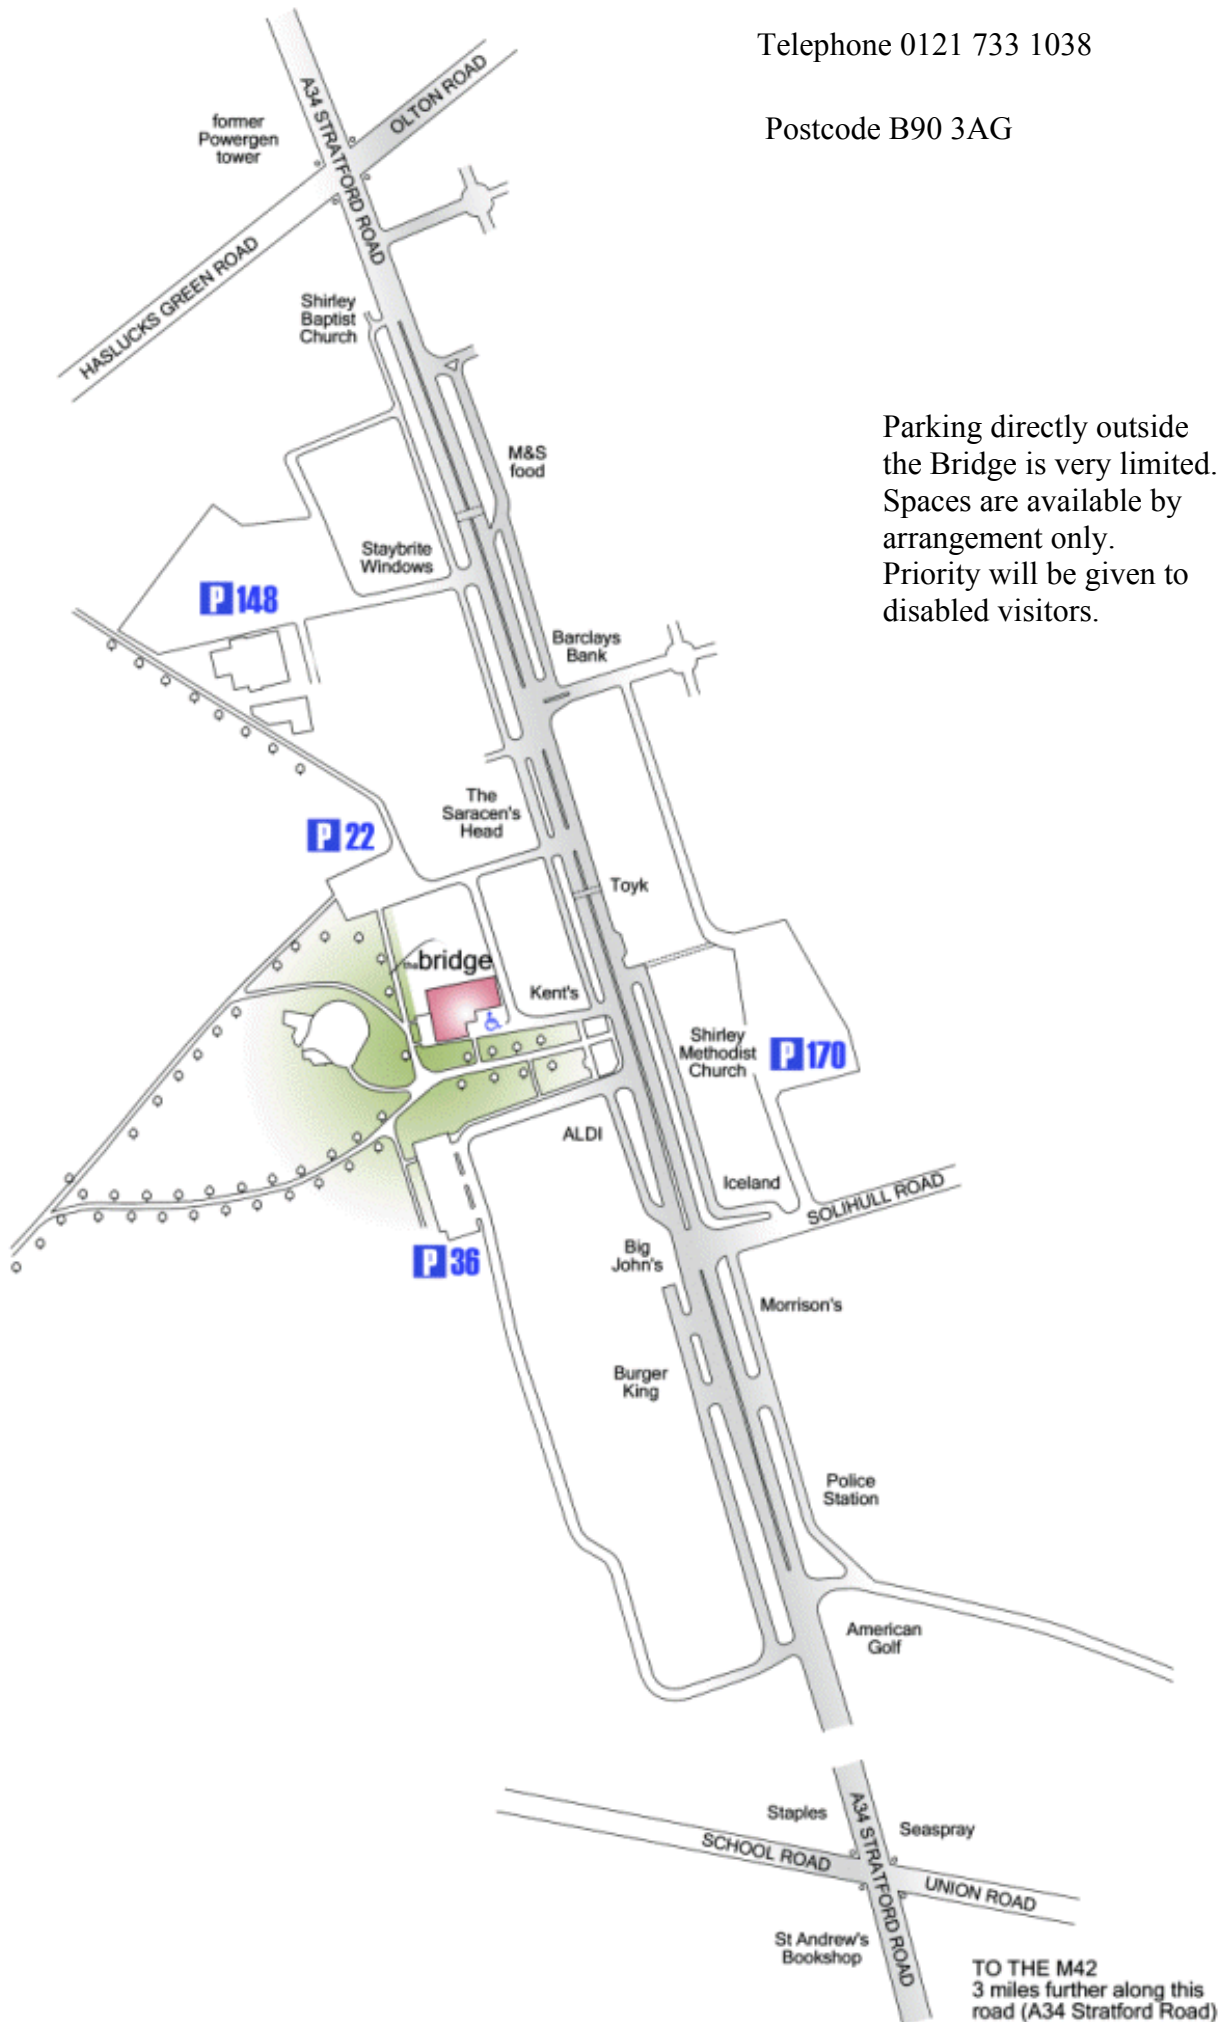

Telephone 0121 733 1038

Postcode B90 3AG

Parking directly outside the Bridge is very limited. Spaces are available by arrangement only. Priority will be given to disabled visitors.